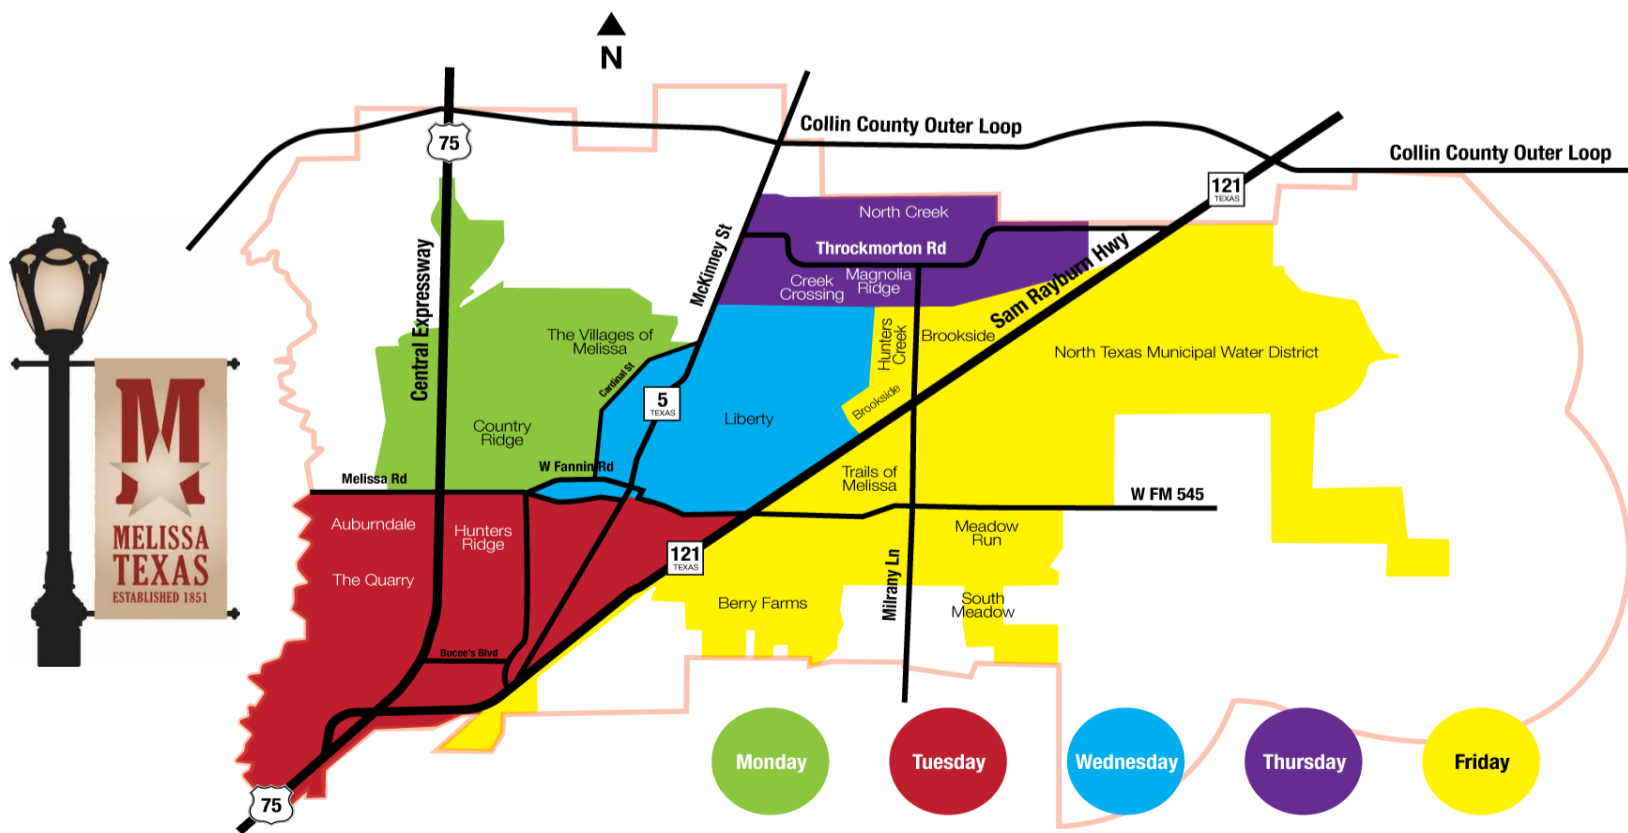

JULY						
S	M	T	W	TH	F	S
						1
2	3	4	5	6	7	8
9	10	11	12	13	14	15
16	17	18	19	20	21	22
23 30	24 31	25	26	27	28	29

AUGUST						
S	M	T	W	TH	F	S
		1	2	3	4	5
6	7	8	9	10	11	12
13	14	15	16	17	18	19
20	21	22	23	24	25	26
27	28	29	30	31		

SEPTEMBER						
S	M	T	W	TH	F	S
					1	2
3	4	5	6	7	8	9
10	11	12	13	14	15	16
17	18	19	20	21	22	23
24	25	26	27	28	29	30

OCTOBER						
S	M	T	W	TH	F	S
1	2	3	4	5	6	7
8	9	10	11	12	13	14
15	16	17	18	19	20	21
22	23	24	25	26	27	28
29	30	31				

NOVEMBER						
S	M	T	W	TH	F	S
			1	2	3	4
5	6	7	8	9	10	11
12	13	14	15	16	17	18
19	20	21	22	23	24	25
26	27	28	29	30		

DECEMBER						
S	M	T	W	TH	F	S
					1	2
3	4	5	6	7	8	9
10	11	12	13	14	15	16
17	18	19	20	21	22	23
24 31	25	26	27	28	29	30

ENSURE BULK ITEMS AT CURB NO LATER THAN 7:00 AM ON SERVICE DAY

 DENOTES OBSERVED HOLIDAY

BULK PICKUP SCHEDULE	
BULK PICKUP WILL BEGIN AFTER FIRST MONDAY OF THE MONTH	
IF TRASH DAY IS	THEN BULK DAY IS
Monday/Tuesday	1st FRIDAY
Wednesday	2nd FRIDAY
Thursday	3rd FRIDAY
Friday	4th FRIDAY